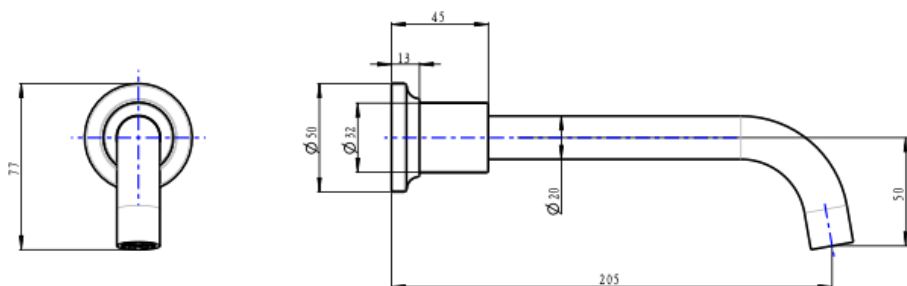

Tre Lever Handle Bath Set

Brushed Brass

Product Specifications

Code TRE-65-LEV-BB

Barcode 9339897019460

Material Low Lead Brass

Finish Brushed Brass

Spindle 1/4 Turn Ceramic Disc

Spout Reach 208mm

Experience, *the difference.*

LINSOL.COM.AU

☎ 1300 546 765

@ info@linsol.com.au

✉ PO Box 88, Coniston NSW 2500

Warranty is for domestic use only. All information is correct as at time of writing. The actual product may vary slightly and sizes may be scaled up or down