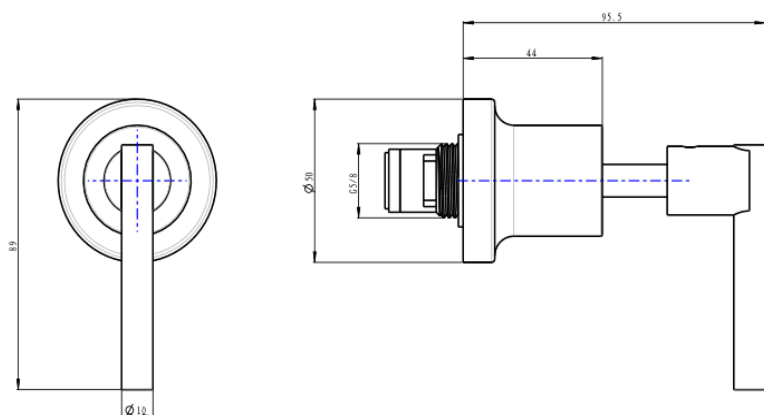

Tre Lever Handle Bath Set

Brushed Brass

Product Specifications

Code TRE-65-LEV-BB

Barcode 9339897019460

Material Low Lead Brass

Finish Brushed Brass

Spindle 1/4 Turn Ceramic Disc

Spout Reach 208mm

Experience, *the difference.*

LINSOL.COM.AU

☎ 1300 546 765

@ info@linsol.com.au

✉ PO Box 88, Coniston NSW 2500

Warranty is for domestic use only. All information is correct as at time of writing. The actual product may vary slightly and sizes may be scaled up or down